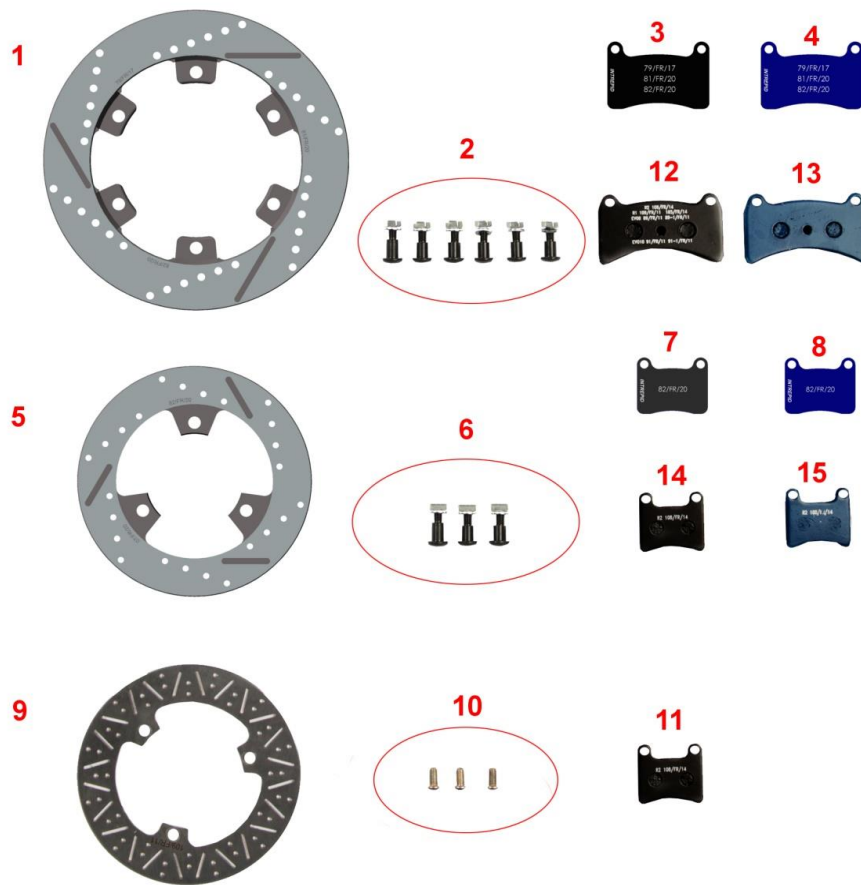

## DISCHI FRENO / PASTIGLIE / ACCESSORI BRAKE DISCS / BRAKE PADS / ACCESSORIES

Pos.	Codice / Code	Descrizione / Description	Prezzo/Price
1	I/DFP-R1/R2K	DISCO FRENO POSTERIORE R1K/R2K/R1/R2 REAR BRAKE DISC R1K/R2K/R1/R2	€ 95,13
2	I/INT1091-15	KIT POST. BOCCOLE FLOTTANTI PORTADISCO R1K/R2K (6 PZ) DISK SUPPORT R1K/R2K COMPLETE FLOATING BUSH KIT (6 PZ)	€ 25,97
3	I/PFRPR1-2K-NR	PASTIGLIA FRENO POSTERIORE R1K/R2K - NERA REAR BRAKE PADS R1K/R2K BLACK	€ 16,80
4	I/INT1053BL-15	PASTIGLIA FRENO POSTERIORE R1K/R2K - BLU REAR BRAKE PADS R1K/R2K - BLUE	€ 16,80
5	I/DFA-R1K-4WP	DISCO FRENO ANTERIORE R2/R1K 4WP FRONT BRAKE DISC R2/R1K 4WP	€ 90,83
6	I/INT1092-15	KIT BOCCOLE FLOTTANTI PORTADISCO ANT. R1K 4WP (3 PZ) DISC SUPPORT R1K 4WP FLOATING BUSH KIT (3 PZ)	€ 13,52
7	I/PFAR1K-4WP-NR	PASTIGLIA FRENO ANTERIORE R1K - 4WP - NERA FRONT BRAKE PAD R1K - 4WP - BLACK	€ 15,80
8	I/INT1060BL-15	PASTIGLIA FRENO ANTERIORE R1K - 4WP - BLU FRONT BRAKE PAD R1K - 4WP - BLUE	€ 15,80
9	I/DFA-R2K	DISCO FRENO ANT. R2K 4WH DX/SX RIGHT/LEFT FRONT BRAKE DISC MOD. R2K 4WH	€ 42,45
10	I/INT2018-15	KIT VITI FISSAGGIO DISCO FRENO R2K 4WH (3 PZ) SCREWS FIXING KIT FOR R2K WH BRAKE DISC (3 PZ)	€ 2,65
11	I/PP044-15	PASTIGLIA FRENO ANT. R2K 4WH - NERO R2K 4WH FRONT CALIPER BRAKE PADS	€ 13,10
12	I/INT1053NR-08	PASTIGLIA FRENO POSTERIORI R1/R2-NERA REAR BRAKE PADS R1/R2 BLACK	€ 15,37
13	I/INT1053BL-08	PASTIGLIA FRENO POSTERIORE R1/R2 - BLU REAR BRAKE PADS R1/R2 - BLUE	€ 15,37
14	I/INT1060NR-08	PASTIGLIA FRENO ANTERIORE R2 - NERA FRONT BRAKE PADS R2 - BLACK	€ 14,35
15	I/INT1060BL-08	PASTIGLIA FRENO ANTERIORE R2 - BLU FRONT BRAKE PADS R2 - BLUE	€ 14,35