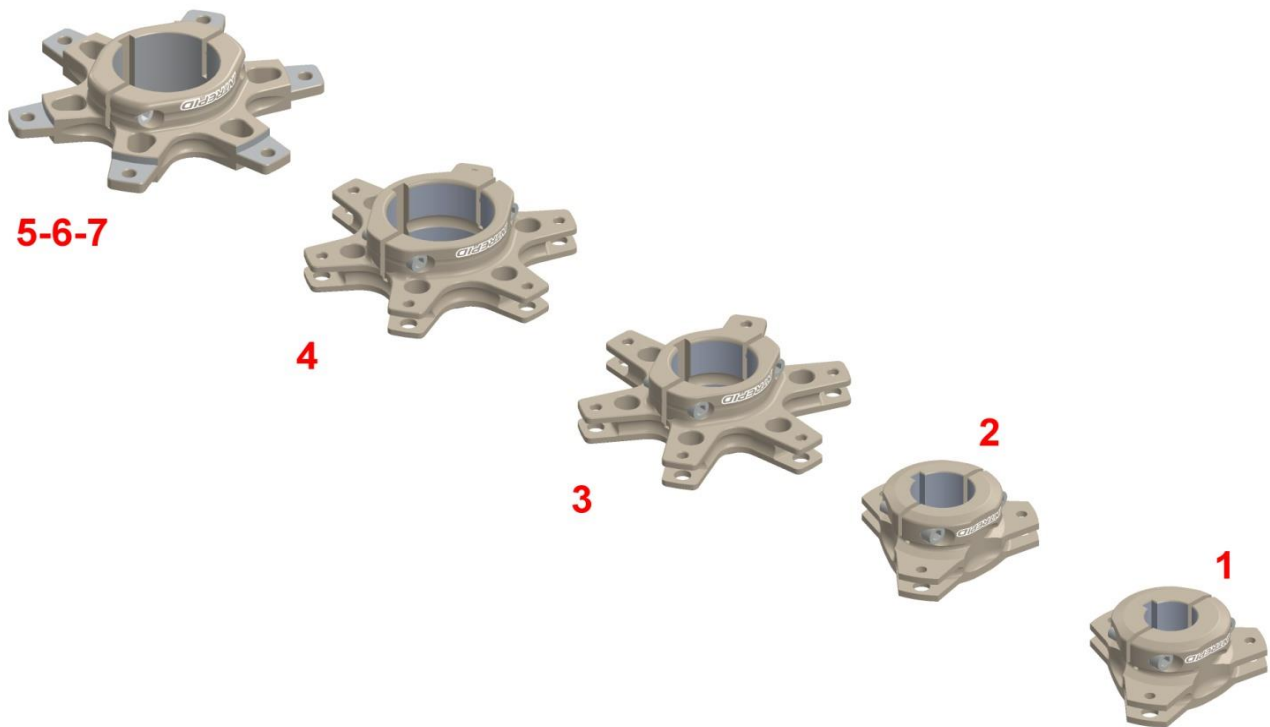

PORTADISCO/PORTACORONA DISC SUPPORT/SPROCKET SUPPORT

Pos.	Codice / Code	Descrizione / Description	Prezzo/Price
1	I/INT1171-15	PORTADISCO Ø25mm TITAN-GOLD BABY/MINI MOD. 2015 DISC SUPPORT Ø25mm TITAN-GOLD BABY/MINI MOD. 2015	€ 38,70
2	I/INT1131-15	PORTADISCO Ø30mm TITAN-GOLD MOD. 2015 DISC SUPPORT Ø30mm TITAN-GOLD MOD. 2015	€ 38,70
3	I/INT1082-15	PORTADISCO Ø40mm TITAN-GOLD MOD. 2015 DISC SUPPORT Ø40mm TITAN-GOLD MOD. 2015	€ 45,83
4	I/INT1037-15	PORTADISCO Ø50mm TITAN-GOLD MOD. 2015 MOD. 2015 DISC SUPPORT Ø50 mm TITAN-GOLD MOD. 2015	€ 45,84
5	I/INT1172-15	PORTACORONA Ø25mm TITAN-GOLD MOD. 2015 SPROCKET SUPPORT Ø25mm TITAN-GOLD MOD. 2015	€ 48,93
6	I/INT1157-15	PORTACORONA Ø30mm TITAN-GOLD MOD. 2015 SPROCKET SUPPORT Ø30mm TITAN-GOLD MOD. 2015	€ 48,93
7	I/INT1036-15	PORTACORONA Ø50mm - TITAN-GOLD MOD. 2015 SPROCKET SUPPORT Ø50mm- TITAN-GOLD MOD. 2015	€ 48,93
8	I/INTPOR40-15	PORTACORONA Ø40mm TITAN-GOLD MOD. 2015 SPROCKET SUPPORT Ø40mm TITAN-GOLD MOD. 2015	€ 48,93